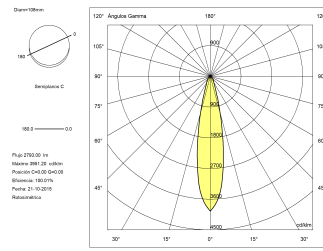

Photometry

Accessories

11.1523.0002.04

Honeycomb mesh for Luxcan Lens models.

2427/04

Surface base for spotlights with tree-phase adapter.

Picture