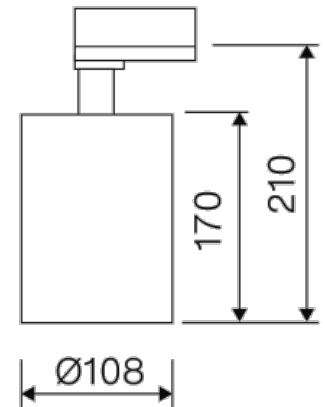

---

**Dimensions**

---

Product dimensions (mm)	Ø108 x 210
Packing dimensions (mm)	160 x 330 x 170
Net weight (g)	1000
Gross weight (Kg)	1,1

---

---

**Scheme**

---

**Scheme**

---

**LUXCAN R 3500 24° E 04 840 3F**

---

**DESCRIPTION**

Luxiona spotlight with cylindrical shape from the TROLL family Luxcan R. Luminaire specially designed for general or accent lighting in commercial spaces, show-windows, and other interior spaces. The projector is installed on the TROLL three-phase track system. Spotlight designed with driver built-in the head. Body is made of die-cast aluminium and polycarbonate with finishes in Black. Spotlight allows tilting 90° and rotation of 355°. Luminaire has a protection degree vs. environmental of IP20. Spotlight sets in a reflector made of high vacuum aluminised polycarbonate with angle beam of 24°. luminaire built-in a 25 W LED light source with colour temperature of 4000K, colour reproduction over 80% and a colour consistency of 3 SDMC. Luminaire's luminous output is 2793 Lm, with a luminous efficacy of 97,7 Lm/W, and total consumption of 28,6 W. Luminaire life is (h) 50000 [L70B10], luminaire adds in an Electronic Control Gear built in the adapter fed at: 220...240V 50/60Hz.

---

**Product**

---

Real power (W)	28,6
Real luminous flux (Lm)	2793
Luminous efficiency (Lm/W)	97,7
Beam angle (°)	24
Life time (h)	50000 (L70B10)
IP	IP20
Electrical class insulation	Class 1
Operating temperature	from -20°C to 35°C
Electrical feeding	220..240V, 50/60Hz
Colour (RAL)	Black(9005)
Energy efficiency class	A+