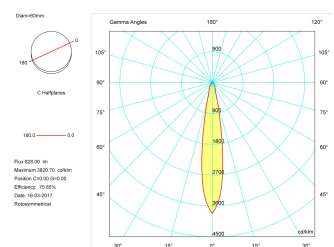

Photometry

Photometry