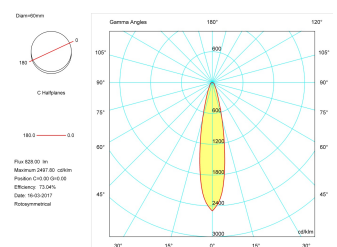

Photometry

Photometry