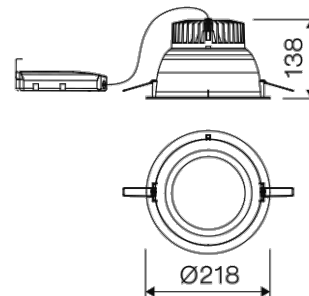

Dimensions

Product dimensions (mm)	Ø218 x 138
Net weight (g)	743
Drilling hole (mm)	200

Scheme

Scheme

Round format fix downlight from the TROLL family Optics Comfort.

DESCRIPTION

Round format fix downlight from the TROLL family Optics Comfort setting an advanced and innovative thermal balance system through passive dissipation with stable colour temperature of 3000° K (warm white) optimised to be used as general indoor lighting for offices, hospitals commercial areas or residential & contract spaces. Designed for ceiling recessed installation. Luminaire body built in synthetic material and aluminium heat-sink with finishes in white. Luminaire is IP20. Luminaire built-in an high efficiency reflector made of high vacuum aluminised polycarbonate with an angle beam of 80°. Luminaire sets a 12 W LED source with CRI higher than 80 % and a chromatic dispersion lower than 3 SMCD. Luminaire UGR<19. Fixture has a luminous flux of 1570 Lm, with an efficiency of 112,1 Lm/W and a total consumption of 14 W. The average life for the luminaire is 60000 h (stabilised at a minimum flux of 70 % from the original). Luminaire built-in an electronic control gear fed at 220-240V; 50/60 Hz.

Item code	11.1703.1301.33
Product type	Indoor Lighting
Category	Recessed Downlights
Family	Optics
Subfamily	Optics Comfort
Materials	Luminaire body built in synthetic material with aluminium heat-sink.
Optical system	Luminaire built-in a high efficiency reflector made of high vacuum aluminised polycarbonate .
Installation instructions	Luminaire designed for ceiling recessed installation.
Pictograms	

Product

Real power (W)	14
Real luminous flux (Lm)	1570
U.G.R. (%)	< 19
Luminous efficiency (Lm/W)	112,1
Beam angle (°)	80
Life time (h)	60000 (L90B10)
IP	IP40/20
Electrical class insulation	Class 2
Operating temperature	from -20°C to 35°C
Electrical feeding	220..240V, 50/60Hz
Colour (RAL)	White(9010)
Energy efficiency class	A+