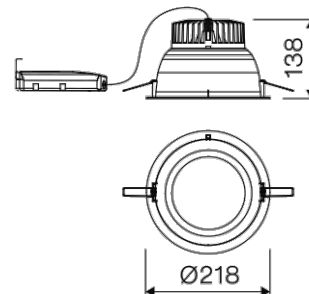

Dimensions

Product dimensions (mm)	Ø218 x 138
Net weight (g)	743
Drilling hole (mm)	200

Scheme

Scheme

Round format fix downlight from the TROLL family Optics Comfort.

DESCRIPTION

Round format fix downlight from the TROLL family Optics Comfort setting an advanced and innovative thermal balance system through passive dissipation with stable colour temperature of 4000° K (neutral white) optimised to be used as general indoor lighting for offices, hospitals commercial areas or residential & contract spaces. Designed for ceiling recessed installation. Luminaire body built in synthetic material and aluminium heat-sink with finishes in white. Luminaire is IP20. Luminaire built-in an high efficiency reflector made of high vacuum aluminised polycarbonate with an angle beam of 80°. Luminaire sets a 12 W LED source with CRI higher than 80 % and a chromatic dispersion lower than 3 SMCD. Luminaire UGR<19. Fixture has a luminous flux of 1721 Lm, with an efficiency of 122,9 Lm/W and a total consumption of 14 W. The average life for the luminaire is 60000 h (stabilised at a minimum flux of 70 % from the original). Luminaire built-in an electronic control gear fed at 220-240V; 50/60 Hz.

Item code	11.1703.1401.33
Product type	Indoor Lighting
Category	Recessed Downlights
Family	Optics
Subfamily	Optics Comfort
Materials	Luminaire body built in synthetic material with aluminium heat-sink.
Optical system	Luminaire built-in a high efficiency reflector made of high vacuum aluminised polycarbonate .
Installation instructions	Luminaire designed for ceiling recessed installation.
Pictograms	

Product

Real power (W)	14
Real luminous flux (Lm)	1721
U.G.R. (%)	< 19
Luminous efficiency (Lm/W)	122,9
Beam angle (°)	80
Life time (h)	60000 (L90B10)
IP	IP40/20
Electrical class insulation	Class 2
Operating temperature	from -20°C to 35°C
Electrical feeding	220..240V, 50/60Hz
Colour (RAL)	White(9010)
Energy efficiency class	A+