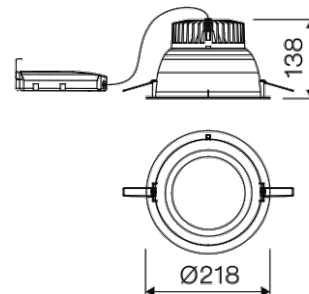

Round format fix downlight from the TROLL family Optics Comfort.

DESCRIPTION

Round format fix downlight from the TROLL family Optics Comfort setting an advanced and innovative thermal balance system through passive dissipation with stable colour temperature of 4000° K (neutral white) optimised to be used as general indoor lighting for offices, hospitals commercial areas or residential & contract spaces. Designed for ceiling recessed installation. Luminaire body built in synthetic material and aluminium heat-sink with finishes in white. Luminaire is IP20. Luminaire built-in an high efficiency reflector made of high vacuum aluminised polycarbonate with an angle beam of 80°. Luminaire sets a 12 W LED source with CRI higher than 80 % and a chromatic dispersion lower than 3 SMCD. Luminaire UGR<19. Fixture has a luminous flux of 1721 Lm, with an efficiency of 122,9 Lm/W and a total consumption of 14 W. The average life for the luminaire is 60000 h (stabilised at a minimum flux of 70 % from the original). Luminaire built-in an 1-10V dimmable electronic control gear fed at 220-240V; 50/60 Hz.

Item code	11.1703.1402.33
Product type	Indoor Lighting
Category	Recessed Downlights
Family	Optics
Subfamily	Optics Comfort
Materials	Luminaire body built in synthetic material with aluminium heat-sink.
Optical system	Luminaire built-in a high efficiency reflector made of high vacuum aluminised polycarbonate .
Installation instructions	Luminaire designed for ceiling recessed installation.
Pictograms	

Product

Real power (W)	14
Real luminous flux (Lm)	1721
U.G.R. (%)	< 19
Luminous efficiency (Lm/W)	122,9
Beam angle (°)	80
Life time (h)	60000 (L90B10)
IP	IP40/20
Electrical class insulation	Class 2
Operating temperature	from -20°C to 35°C
Electrical feeding	220..240V, 50/60Hz
Colour (RAL)	White(9010)
Energy efficiency class	A+

Control gear

Control gear included	Yes
Control gear	1-10V Dimmable Electronic Control Gear
Power Factor	0,98
Flicker Free	Flicker Free

Light source

Light source included	
Light source	Led
Type of LED	CoB
Nominal power (W)	12
Nominal luminous flux (Lm)	2000
Average life time (h)	50000
Colour temperature (K)	4000
Colour consistency (SDCM)	3
CRI	80

Photometry