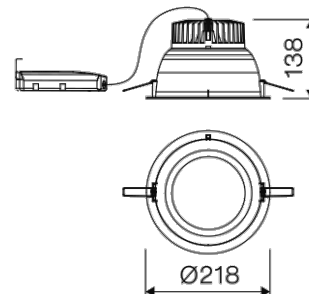

Dimensions

Product dimensions (mm)	Ø218 x 138
Net weight (g)	743
Drilling hole (mm)	200

Scheme

Scheme

Round format fix downlight from the TROLL family Optics Comfort.

DESCRIPTION

Round format fix downlight from the TROLL family Optics Comfort setting an advanced and innovative thermal balance system through passive dissipation with stable colour temperature of 4000° K (neutral white) optimised to be used as general indoor lighting for offices, hospitals commercial areas or residential & contract spaces. Designed for ceiling recessed installation. Luminaire body built in synthetic material and aluminium heat-sink with finishes in white. Luminaire is IP20. Luminaire built-in an high efficiency reflector made of high vacuum aluminised polycarbonate with an angle beam of 80°. Luminaire sets a 31,5 W LED source with CRI higher than 80 % and a chromatic dispersion lower than 3 SMCD. Luminaire UGR<19. Fixture has a luminous flux of 3999 Lm, with an efficiency of 111,1 Lm/W and a total consumption of 36 W. The average life for the luminaire is 60000 h (stabilised at a minimum flux of 70 % from the original). Luminaire built-in an electronic control gear fed at 220-240V; 50/60 Hz.

Item code	11.1703.3401.33
Product type	Indoor Lighting
Category	Recessed Downlights
Family	Optics
Subfamily	Optics Comfort
Materials	Luminaire body built in synthetic material with aluminium heat-sink.
Optical system	Luminaire built-in a high efficiency reflector made of high vacuum aluminised polycarbonate .
Installation instructions	Luminaire designed for ceiling recessed installation.

Pictograms

Product

Real power (W)	36
Real luminous flux (Lm)	3999
Luminous efficiency (Lm/W)	111,1
Beam angle (°)	80
Life time (h)	60000 (L90B10)
IP	IP40/20
Electrical class insulation	Class 2
Operating temperature	from -20° C to 35° C
Electrical feeding	220..240V, 50/60Hz
Colour (RAL)	White(9010)
Energy efficiency class	A+