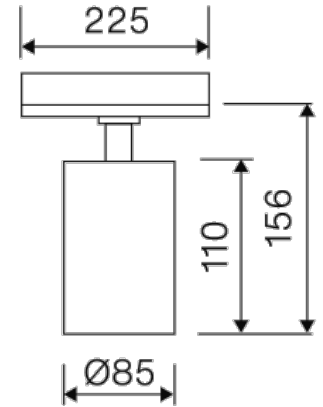

Dimensions	
Product dimensions (mm)	Ø85 x 156
Packing dimensions (mm)	270 x 145 x 120
Net weight (g)	627
Gross weight (Kg)	0,8

Scheme

Scheme

LUXCAN C 1700 15° E 63 930 3F

DESCRIPTION

Luxiona spotlight with cylindrical shape from the TROLL family Luxcan C. Luminaire specially designed for general or accent lighting in commercial spaces, show-windows, and other interior spaces. The projector is installed on the TROLL three-phase track system. Spotlight designed with driver built-in the adapter. Body is made of die-cast aluminium and polycarbonate with finishes in White. Spotlight allows tilting 90° and rotation of 355°. Luminaire has a protection degree vs. environmental of IP20. Spotlight sets in a reflector made of high vacuum aluminised polycarbonate with angle beam of 15°. luminaire built-in a 14 W LED light source with colour temperature of 3000K, colour reproduction over 90% and a colour consistency of 3 SDMC. Luminaire's luminous output is 1493 Lm, with a luminous efficacy of 99,55 Lm/W, and total consumption of 15 W. Luminaire life is (h) 60000 [L80B10], luminaire adds in an Electronic Control Gear built in the adapter fed at: 220...240V 50/60Hz.

Item code	11.1710.1311.63
Product type	Indoor Lighting
Category	Tracklights
Family	Luxcan
Subfamily	Luxcan C
Materials	Spotlight designed with driver built-in the adapter. Body is made of die-cast aluminium and polycarbonate with finishes in White.
Optical system	Spotlight sets in a reflector made of high vacuum aluminised polycarbonate with angle beam of 15°.
Installation instructions	The projector is installed on the TROLL three-phase track system.
Pictograms	   

Product

Real power (W)	15
Real luminous flux (Lm)	1493
Luminous efficiency (Lm/W)	99,55
Beam angle (°)	15
Life time (h)	60000 (L80B10)
IP	IP20
Electrical class insulation	Class 1
Operating temperature	from -20°C to 35°C
Electrical feeding	220..240V, 50/60Hz
Colour (RAL)	White(9003)
Energy efficiency class	A+