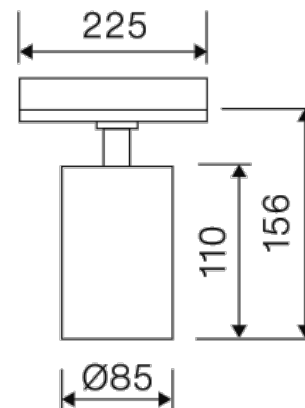

Dimensions

Product dimensions (mm)	Ø85 x 156
Packing dimensions (mm)	270 x 145 x 120
Net weight (g)	627
Gross weight (Kg)	0,8

Scheme

Scheme

LUXCAN C 1700 25° E 04 930 3F

DESCRIPTION

Luxiona spotlight with cylindrical shape from the TROLL family Luxcan C. Luminaire specially designed for general or accent lighting in commercial spaces, show-windows, and other interior spaces. The projector is installed on the TROLL three-phase track system. Spotlight designed with driver built-in the adapter. Body is made of die-cast aluminium and polycarbonate with finishes in Black. Spotlight allows tilting 90° and rotation of 355°. Luminaire has a protection degree vs. environmental of IP20. Spotlight sets in a reflector made of high vacuum aluminised polycarbonate with angle beam of 25°. luminaire built-in a 14 W LED light source with colour temperature of 3000K, colour reproduction over 90% and a colour consistency of 3 SDMC. Luminaire's luminous output is 1514 Lm, with a luminous efficacy of 100,95 Lm/W, and total consumption of 15 W. Luminaire life is (h) 60000 [L80B10], luminaire adds in an Electronic Control Gear built in the adapter fed at: 220...240V 50/60Hz.

Product

Real power (W)	15
Real luminous flux (Lm)	1514
Luminous efficiency (Lm/W)	100,95
Beam angle (°)	25
Life time (h)	60000 (L80B10)
IP	IP20
Electrical class insulation	Class 1
Operating temperature	from -20°C to 35°C
Electrical feeding	220..240V, 50/60Hz
Colour (RAL)	Black(9005)
Energy efficiency class	A+

Photometry

Photometry

225mm x 85mm

Semiplanos C

180.0 — 0.0

Flujo 1513.53 lm
Máximo 3959.45 cd/klm
Posición C=0.00 G=0.00
Rendimiento 100.00%
Fecha: 12/25/2018
Rotométrico

Accessories

11.1710.0004.04