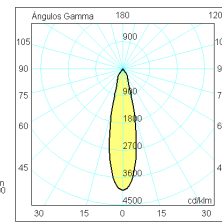

Photometry

225mm x 85mm

Semiplanos C

180.0 — 0.0

Accessories

11.1710.0004.04

Honeycomb antiglaring accessory for Luxcan C spotlight.