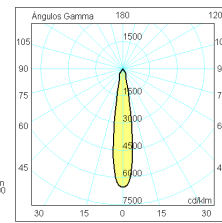

Photometry

225mm x 85mm

Semiplanos C

180.0 — 0.0

Accessories

11.1710.0004.04

Honeycomb antiglaring accessory for Luxcan C spotlight.