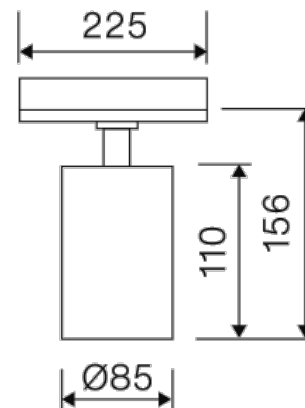

LUXCAN C 3300 15° E 04 940 3F

DESCRIPTION

Luxiona spotlight with cylindrical shape from the TROLL family Luxcan C. Luminaire specially designed for general or accent lighting in commercial spaces, show-windows, and other interior spaces. The projector is installed on the TROLL three-phase track system. Spotlight designed with driver built-in the adapter. Body is made of die-cast aluminium and polycarbonate with finishes in Black. Spotlight allows tilting 90° and rotation of 355°. Luminaire has a protection degree vs. environmental of IP20. Spotlight sets in a reflector made of high vacuum aluminised polycarbonate with angle beam of 15°. luminaire built-in a 25 W LED light source with colour temperature of 4000K, colour reproduction over 90% and a colour consistency of 3 SDMC. Luminaire's luminous output is 2665 Lm, with a luminous efficacy of 98,75 Lm/W, and total consumption of 27 W. Luminaire life is (h) 60000 [L80B10], luminaire adds in an Electronic Control Gear built in the adapter fed at: 220...240V 50/60Hz.

Item code	11.1710.2411.04
Product type	Indoor Lighting
Category	Tracklights
Family	Luxcan
Subfamily	Luxcan C
Materials	Spotlight designed with driver built-in the adapter. Body is made of die-cast aluminium and polycarbonate with finishes in Black.
Optical system	Spotlight sets in a reflector made of high vacuum aluminised polycarbonate with angle beam of 15°.
Installation instructions	The projector is installed on the TROLL three-phase track system.
Pictograms	

Product

Real power (W)	27
Real luminous flux (Lm)	2665
Luminous efficiency (Lm/W)	98,75
Beam angle (°)	15
Life time (h)	60000 (L80B10)
IP	IP20
Electrical class insulation	Class 1
Operating temperature	from -20°C to 35°C
Electrical feeding	220..240V, 50/60Hz
Colour (RAL)	Black(9005)
Energy efficiency class	A+

Control gear

Control gear included	Yes
Control gear	Electronic Control Gear
Power Factor	0,98
Flicker Free	Flicker Free

Light source

Light source included

Light source	Led
Type of LED	CoB
Nominal power (W)	25
Nominal luminous flux (Lm)	3300
Average life time (h)	50000
Colour temperature (K)	4000
Colour consistency (SDCM)	3
CRI	90

Photometry