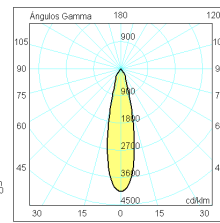

Photometry

225mm x 85mm

Semiplanos C

180.0 — 0.0

Accessories

11.1710.0004.04

Honeycomb antiglaring accessory for Luxcan C spotlight.