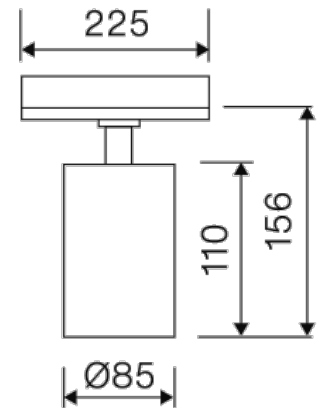

Dimensions

Product dimensions (mm)	Ø85 x 156
Packing dimensions (mm)	270 x 145 x 120
Net weight (g)	627
Gross weight (Kg)	0,8

Scheme

Scheme

LUXCAN C 3300 25° E 04 940 3F

DESCRIPTION

Luxiona spotlight with cylindrical shape from the TROLL family Luxcan C. Luminaire specially designed for general or accent lighting in commercial spaces, show-windows, and other interior spaces. The projector is installed on the TROLL three-phase track system. Spotlight designed with driver built-in the adapter. Body is made of die-cast aluminium and polycarbonate with finishes in Black. Spotlight allows tilting 90° and rotation of 355°. Luminaire has a protection degree vs. environmental of IP20. Spotlight sets in a reflector made of high vacuum aluminised polycarbonate with angle beam of 25°. luminaire built-in a 25 W LED light source with colour temperature of 4000K, colour reproduction over 90% and a colour consistency of 3 SDMC. Luminaire's luminous output is 2694 Lm, with a luminous efficacy of 99,8 Lm/W, and total consumption of 27 W. Luminaire life is (h) 60000 [L80B10], luminaire adds in an Electronic Control Gear built in the adapter fed at: 220...240V 50/60Hz.

Item code	11.1710.2421.04
Product type	IN
Category	Tracklights
Family	Luxcan
Subfamily	Luxcan C
Materials	Spotlight designed with driver built-in the adapter. Body is made of die-cast aluminium and polycarbonate with finishes in Black.
Optical system	Spotlight sets in a reflector made of high vacuum aluminised polycarbonate with angle beam of 25°.
Installation instructions	The projector is installed on the TROLL three-phase track system.
Pictograms	   

Photometry

Photometry

225mm x 85mm

Semiplanos C

180.0 — 0.0

Flujo 2694.06 lm
Máximo 4041.67 cd/km
Posición C=0.00 C=0.00
Rendimiento 100.00%
Fecha: 07/25/2018
Rotométrico

Accessories

11.1710.0004.04