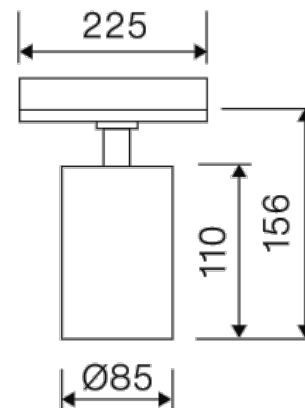

Dimensions

Product dimensions (mm)	Ø85 x 156
Packing dimensions (mm)	270 x 145 x 120
Net weight (g)	627
Gross weight (Kg)	0,8

Scheme

Scheme

LUXCAN C 3300 25° E 63 940 3F

DESCRIPTION

Luxiona spotlight with cylindrical shape from the TROLL family Luxcan C. Luminaire specially designed for general or accent lighting in commercial spaces, show-windows, and other interior spaces. The projector is installed on the TROLL three-phase track system. Spotlight designed with driver built-in the adapter. Body is made of die-cast aluminium and polycarbonate with finishes in White. Spotlight allows tilting 90° and rotation of 355°. Luminaire has a protection degree vs. environmental of IP20. Spotlight sets in a reflector made of high vacuum aluminised polycarbonate with angle beam of 25°. luminaire built-in a 25 W LED light source with colour temperature of 4000K, colour reproduction over 90% and a colour consistency of 3 SDMC. Luminaire's luminous output is 2694 Lm, with a luminous efficacy of 99,8 Lm/W, and total consumption of 27 W. Luminaire life is (h) 60000 [L80B10], luminaire adds in an Electronic Control Gear built in the adapter fed at: 220...240V 50/60Hz.

Item code	11.1710.2421.63
Product type	IN
Category	Tracklights
Family	Luxcan
Subfamily	Luxcan C
Materials	Spotlight designed with driver built-in the adapter. Body is made of die-cast aluminium and polycarbonate with finishes in White.
Optical system	Spotlight sets in a reflector made of high vacuum aluminised polycarbonate with angle beam of 25°.
Installation instructions	The projector is installed on the TROLL three-phase track system.
Pictograms	   

Photometry

Photometry

225mm x 85mm

Semiplanos C

180.0 — 0.0

Flujo 2694.06 lm
Máximo 4041.67 cd/klm
Posición C=0.00 C=0.00
Rendimiento 100.00%
Fecha: 07/25/2018
Rotométrico

Accessories

11.1710.0004.04