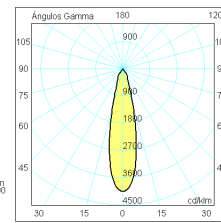

Photometry

225mm x 85mm

Semiplanos C

180.0 — 0.0

Accessories

11.1710.0004.04

Honeycomb antiglaring accessory for Luxcan C spotlight.