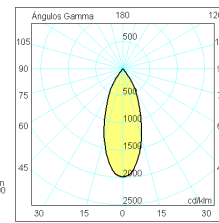

Photometry

225mm x 85mm

Semiplanos C

180.0 — 0.0

Accessories

11.1710.0004.04

Honeycomb antiglaring accessory for Luxcan C spotlight.