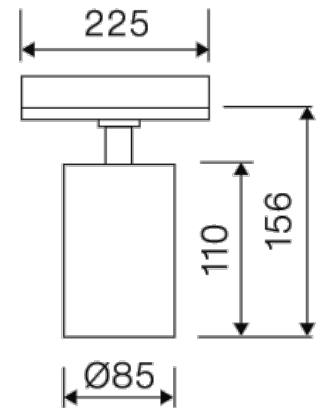

LUXCAN C 3300 40° E 04 940 3F

DESCRIPTION

Luxiona spotlight with cylindrical shape from the TROLL family Luxcan C. Luminaire specially designed for general or accent lighting in commercial spaces, show-windows, and other interior spaces. The projector is installed on the TROLL three-phase track system. Spotlight designed with driver built-in the adapter. Body is made of die-cast aluminium and polycarbonate with finishes in Black. Spotlight allows tilting 90° and rotation of 355°. Luminaire has a protection degree vs. environmental of IP20. Spotlight sets in a reflector made of high vacuum aluminised polycarbonate with angle beam of 40°. luminaire built-in a 25 W LED light source with colour temperature of 4000K, colour reproduction over 90% and a colour consistency of 3 SDMC. Luminaire's luminous output is 2642 Lm, with a luminous efficacy of 97,9 Lm/W, and total consumption of 27 W. Luminaire life is (h) 60000 [L80B10]. luminaire adds in an Electronic Control Gear built in the adapter fed at: 220...240V 50/60Hz.

Item code	11.1710.2441.04
Product type	Indoor Lighting
Category	Tracklights
Family	Luxcan
Subfamily	Luxcan C
Materials	Spotlight designed with driver built-in the adapter. Body is made of die-cast aluminium and polycarbonate with finishes in Black.
Optical system	Spotlight sets in a reflector made of high vacuum aluminised polycarbonate with angle beam of 40°.
Installation instructions	The projector is installed on the TROLL three-phase track system.
Pictograms	

Product

Real power (W)	27
Real luminous flux (Lm)	2642
Luminous efficiency (Lm/W)	97,9
Beam angle (°)	40
Life time (h)	60000 (L80B10)
IP	IP20
Electrical class insulation	Class 1
Operating temperature	from -20°C to 35°C
Electrical feeding	220..240V, 50/60Hz
Colour (RAL)	Black(9005)
Energy efficiency class	A+

Control gear

Control gear included	Yes
Control gear	Electronic Control Gear
Power Factor	0,98
Flicker Free	Flicker Free

Light source

Light source included	
Light source	Led
Type of LED	CoB
Nominal power (W)	25
Nominal luminous flux (Lm)	3300
Average life time (h)	50000
Colour temperature (K)	4000
Colour consistency (SDCM)	3
CRI	90

Photometry