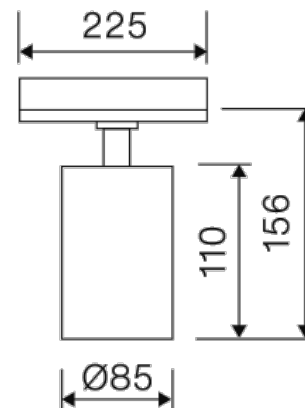

---

**Dimensions**

---

Product dimensions (mm)	ø85 x 156
Packing dimensions (mm)	270 x 145 x 120
Net weight (g)	627
Gross weight (Kg)	0,8

---

---

**Scheme**

---

**Scheme**

---

**LUXCAN C 3800 15° E 04 930 3F**

---

**DESCRIPTION**

Luxiona spotlight with cylindrical shape from the TROLL family Luxcan C. Luminaire specially designed for general or accent lighting in commercial spaces, show-windows, and other interior spaces. The projector is installed on the TROLL three-phase track system. Spotlight designed with driver built-in the adapter. Body is made of die-cast aluminium and polycarbonate with finishes in Black. Spotlight allows tilting 90° and rotation of 355°. Luminaire has a protection degree vs. environmental of IP20. Spotlight sets in a reflector made of high vacuum aluminised polycarbonate with angle beam of 15°. luminaire built-in a 38 W LED light source with colour temperature of 3000K, colour reproduction over 90% and a colour consistency of 3 SDMC. Luminaire's luminous output is 3550 Lm, with a luminous efficacy of 84,55 Lm/W, and total consumption of 42 W. Luminaire life is (h) 60000 [L80B10], luminaire adds in an Electronic Control Gear built in the adapter fed at: 220...240V 50/60Hz.

---

**Product**

---

Real power (W)	42
Real luminous flux (Lm)	3550
Luminous efficiency (Lm/W)	84,55
Beam angle (°)	15
Life time (h)	60000 (L80B10)
IP	IP20
Electrical class insulation	Class 1
Operating temperature	from -20°C to 35°C
Electrical feeding	220..240V, 50/60Hz
Colour (RAL)	Black(9005)
Energy efficiency class	A+

---

Light source	Led
Nominal power (W)	38
Nominal luminous flux (Lm)	3800
Average life time (h)	50000
Colour temperature (K)	3000
Colour consistency (SDCM)	3
CRI	90

---

**Photometry**

**Photometry**

225mm x 85mm