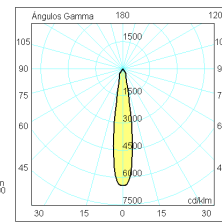

Photometry

225mm x 85mm

Semiplanos C

180.0 — 0.0

Accessories

11.1710.0004.04

Honeycomb antiglaring accessory for Luxcan C spotlight.