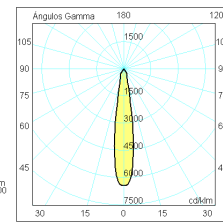

Photometry

225mm x 85mm

Semiplanos C

180.0 — 0.0

Accessories

11.1710.0004.04

**Honeycomb antiglaring accessory for
Luxcan C spotlight.**