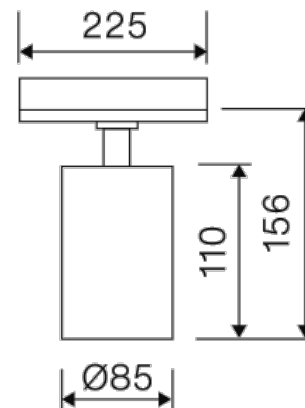

LUXCAN C 4700 15° E 63 940 3F

DESCRIPTION

Luxiona spotlight with cylindrical shape from the TROLL family Luxcan C. Luminaire specially designed for general or accent lighting in commercial spaces, show-windows, and other interior spaces. The projector is installed on the TROLL three-phase track system. Spotlight designed with driver built-in the adapter. Body is made of die-cast aluminium and polycarbonate with finishes in White. Spotlight allows tilting 90° and rotation of 355°. Luminaire has a protection degree vs. environmental of IP20. Spotlight sets in a reflector made of high vacuum aluminised polycarbonate with angle beam of 15°. luminaire built-in a 38 W LED light source with colour temperature of 4000K, colour reproduction over 90% and a colour consistency of 3 SDMC. Luminaire's luminous output is 3901 Lm, with a luminous efficacy of 93 Lm/W, and total consumption of 42 W. Luminaire life is (h) 60000 [L80B10], luminaire adds in an Electronic Control Gear built in the adapter fed at: 220...240V 50/60Hz.

Item code	11.1710.3411.63
Product type	Indoor Lighting
Category	Tracklights
Family	Luxcan
Subfamily	Luxcan C
Materials	Spotlight designed with driver built-in the adapter. Body is made of die-cast aluminium and polycarbonate with finishes in White.
Optical system	Spotlight sets in a reflector made of high vacuum aluminised polycarbonate with angle beam of 15°.
Installation instructions	The projector is installed on the TROLL three-phase track system.
Pictograms	

Product

Real power (W)	42
Real luminous flux (Lm)	3901
Luminous efficiency (Lm/W)	93
Beam angle (°)	15
Life time (h)	60000 (L80B10)
IP	IP20
Electrical class insulation	Class 1
Operating temperature	from -20°C to 35°C
Electrical feeding	220..240V, 50/60Hz
Colour (RAL)	White(9003)
Energy efficiency class	A+

Control gear

Control gear included	Yes
Control gear	Electronic Control Gear
Power Factor	0,98
Flicker Free	Flicker Free

Light source

Light source	Led
Nominal power (W)	38
Nominal luminous flux (Lm)	4700
Average life time (h)	50000
Colour temperature (K)	4000
Colour consistency (SDCM)	3
CRI	90

Photometry