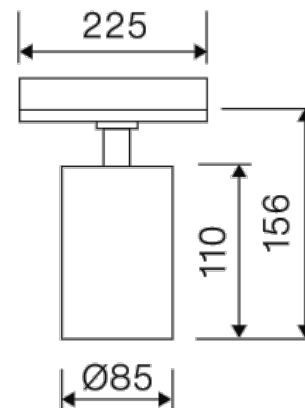

LUXCAN C 4700 40° E 04 940 3F

DESCRIPTION

Luxiona spotlight with cylindrical shape from the TROLL family Luxcan C. Luminaire specially designed for general or accent lighting in commercial spaces, show-windows, and other interior spaces. The projector is installed on the TROLL three-phase track system. Spotlight designed with driver built-in the adapter. Body is made of die-cast aluminium and polycarbonate with finishes in Black. Spotlight allows tilting 90° and rotation of 355°. Luminaire has a protection degree vs. environmental of IP20. Spotlight sets in a reflector made of high vacuum aluminised polycarbonate with angle beam of 25°. luminaire built-in a 38 W LED light source with colour temperature of 4000K, colour reproduction over 90% and a colour consistency of 3 SDMC. Luminaire's luminous output is 3969 Lm, with a luminous efficacy of 94.5 Lm/W, and total consumption of 42 W. Luminaire life is (h) 60000 [L80B10], luminaire adds in an Electronic Control Gear built in the adapter fed at: 220...240V 50/60Hz.

Item code	11.1710.3421.04
Product type	Indoor Lighting
Category	Tracklights
Family	Luxcan
Subfamily	Luxcan C
Materials	Spotlight designed with driver built-in the adapter. Body is made of die-cast aluminium and polycarbonate with finishes in Black.
Optical system	Spotlight sets in a reflector made of high vacuum aluminised polycarbonate with angle beam of 25°.
Installation instructions	The projector is installed on the TROLL three-phase track system.
Pictograms	

Product

Real power (W)	42
Real luminous flux (Lm)	3969
Luminous efficiency (Lm/W)	94.5
Beam angle (°)	25
Life time (h)	60000 (L80B10)
IP	IP20
Electrical class insulation	Class 1
Operating temperature	from -20°C to 35°C
Electrical feeding	220..240V, 50/60Hz
Colour (RAL)	Black(9005)
Energy efficiency class	A+

Control gear

Control gear included	Yes
Control gear	Electronic Control Gear
Power Factor	0,98
Flicker Free	Flicker Free

Light source

Light source	Led
Nominal power (W)	38
Nominal luminous flux (Lm)	4700
Average life time (h)	50000
Colour temperature (K)	4000
Colour consistency (SDCM)	3
CRI	90

Photometry