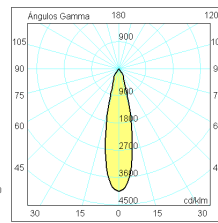

Photometry

225mm x 85mm

Semiplanos C

180.0 — 0.0

Accessories

11.1710.0004.04

Honeycomb antiglaring accessory for Luxcan C spotlight.