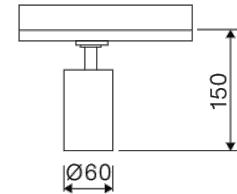

LUXCAN MINI 1640 32° E 92 940 3F

DESCRIPTION

Luxiona spotlight with cylindrical shape from the TROLL family Luxcan Mini. Luminaire specially designed for general or accent lighting in commercial spaces, show-windows, and other interior spaces. The projector is installed on the TROLL three-phase track system. Spotlight designed with driver built-in the adapter. Body is made of die-cast aluminium and polycarbonate with finishes in Satin Gold. Spotlight allows tilting 90° and rotation of 355°. Luminaire has a protection degree vs. environmental of IP20. Spotlight sets in a reflector made of high vacuum aluminised polycarbonate with angle beam of 32°. luminaire built-in a 12 W LED light source with colour temperature of 4000K, colour reproduction over 90% and a colour consistency of 3 SDMC. Luminaire's luminous output is 1328 Lm, with a luminous efficacy of 88,55 Lm/W, and total consumption of 15 W. Luminaire life is (h) 60000 [L80B10]. luminaire adds in an Electronic Control Gear built in the adapter fed at: 220...240V 50/60Hz.

Item code	11.1839.1943.92
Product type	Indoor Lighting
Category	Tracklights
Family	Luxcan
Subfamily	Luxcan Mini
Materials	Spotlight designed with driver built-in the adapter. Body is made of die-cast aluminium and polycarbonate with finishes in Satin Gold.
Optical system	Spotlight sets in a reflector made of high vacuum aluminised polycarbonate with angle beam of 32°.
Installation instructions	The projector is installed on the TROLL three-phase track system.
Pictograms	

Product

Real power (W)	15
Real luminous flux (Lm)	1328
Luminous efficiency (Lm/W)	88,55
Beam angle (°)	32
Life time (h)	60000 (L80B10)
IP	IP20
Electrical class insulation	Class 1
Operating temperature	from -20°C to 35°C
Electrical feeding	220..240V, 50/60Hz
Colour (RAL)	Satin Gold(no Ral)
Energy efficiency class	A+

Control gear

Control gear included	Yes
Control gear	Electronic Control Gear
Power Factor	0,98
Flicker Free	Flicker Free

Light source

Light source included	
Light source	Led
Type of LED	CoB
Nominal power (W)	12
Nominal luminous flux (Lm)	1640
Colour temperature (K)	4000
Colour consistency (SDCM)	3
CRI	90

Photometry