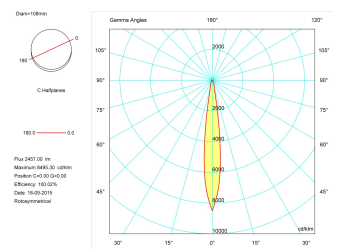

Photometry

Photometry

Accessories

11.1645.0001.02	On-Off base area
11.1645.0002.02	On-Off Half-surface area

Decorative and minimalist luminaire with neutral aesthetic from the TROLL family Tubular LED.

DESCRIPTION

Decorative and minimalist luminaire with neutral aesthetic from the TROLL family Tubular LED setting an advanced and innovative thermal balance system through passive dissipation with stable colour temperature of 2700° K (warm white) optimised to be used as general lighting of commercial or domestic areas, as well as contract spaces where aesthetic and design were a relevant requirement. Designed for Ceiling suspended installation. Luminaire body built in extruded aluminium finished in golden with orange interior Luminaire built-in a high purity aluminium reflector with tempered protection glass with an angle beam of 12°. Luminaire sets a 25 W LED source with CRI higher than 85 % and a chromatic dispersion lower than 3 SMCD. Fixture has a luminous flux of 2457 Lm, with an efficiency of 84,7 Lm/W and a total consumption of 29 W. The average life for the luminaire is 50000 h (stabilised at a minimum flux of 70 % from the original). Luminaire built-in an auxiliary gear ON/OFF fed at 220-240V; 50/60 Hz.

Item code	11.2645.4211.02
Product type	IN
Category	Surface & Suspended Downlights
Family	Tubular-S
Subfamily	Tubular M
Materials	Luminaire body built in extruded aluminium.
Optical system	Luminaire built-in a high purity aluminium reflector with tempered protection glass.
Installation instructions	Luminaire designed for Ceiling suspended installation.
Pictograms