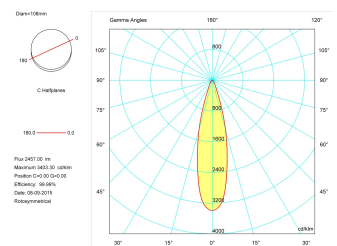

Photometry

Photometry

Accessories

11.1645.0001.22	On-Off base area
11.1645.0002.22	On-Off half-surface area

Decorative and minimalist luminaire with neutral aesthetic from the TROLL family Tubular LED.

DESCRIPTION

Decorative and minimalist luminaire with neutral aesthetic from the TROLL family Tubular LED setting an advanced and innovative thermal balance system through passive dissipation with stable colour temperature of 2700° K (warm white) optimised to be used as general lighting of commercial or domestic areas, as well as contract spaces where aesthetic and design were a relevant requirement. Designed for Ceiling suspended installation. Luminaire body built in extruded aluminium finished in anthracite with orange interior Luminaire built-in an high purity aluminium reflector with tempered protection glass with an angle beam of 24°. Luminaire sets a 25 W LED source with CRI higher than 85 % and a chromatic dispersion lower than 3 SMCD. Fixture has a luminous flux of 2457 Lm, with an efficiency of 84,7 Lm/W and a total consumption of 29 W. The average life for the luminaire is 50000 h (stabilised at a minimum flux of 70 % from the original). Luminaire built-in an auxiliary gear ON/OFF fed at 220-240V; 50/60 Hz.

Item code	11.2645.4221.22
Product type	IN
Category	Surface & Suspended Downlights
Family	Tubular-S
Subfamily	Tubular M
Materials	Luminaire body built in extruded aluminium.
Optical system	Luminaire built-in a high purity aluminium reflector with tempered protection glass.
Installation instructions	Luminaire designed for Ceiling suspended installation.
Pictograms