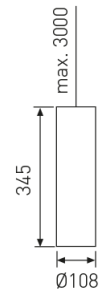

Dimensions

Product dimensions (mm)	ø108 x 345
Net weight (g)	1800

Scheme

Scheme

Decorative and minimalist luminaire with neutral aesthetic from the TROLL family Tubular LED.

DESCRIPTION

Decorative and minimalist luminaire with neutral aesthetic from the TROLL family Tubular LED setting an advanced and innovative thermal balance system through passive dissipation with stable colour temperature of 4000° K (neutral white) optimised to be used as general lighting of commercial or domestic areas, as well as contract spaces where aesthetic and design were a relevant requirement. Designed for Ceiling suspended installation. Luminaire body built in extruded aluminium finished in golden with orange interior Luminaire built-in a high purity aluminium reflector with tempered protection glass with an angle beam of 24°. Luminaire sets a 25 W LED source with CRI higher than 85 % and a chromatic dispersion lower than 3 SMCD. Fixture has a luminous flux of 2750 Lm, with an efficiency of 94,8 Lm/W and a total consumption of 29 W. The average life for the luminaire is 50000 h (stabilised at a minimum flux of 70 % from the original). Luminaire built-in an auxiliary gear ON/OFF fed at 220-240V; 50/60 Hz.

Item code	11.2645.4421.02
Product type	IN
Category	Surface & Suspended Downlights
Family	Tubular-S
Subfamily	Tubular M
Materials	Luminaire body built in extruded aluminium.
Optical system	Luminaire built-in a high purity aluminium reflector with tempered protection glass.
Installation instructions	Luminaire designed for Ceiling suspended installation.
Pictograms	

Product