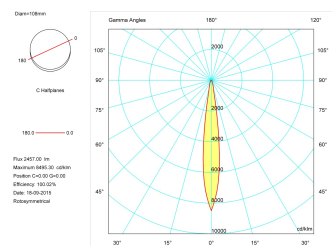

Photometry

Photometry

Accessories

11.1645.0001.02	On-Off base area
11.1645.0002.02	On-Off Half-surface area

Decorative and minimalist luminaire with neutral aesthetic from the TROLL family Tubular LED.

DESCRIPTION

Decorative and minimalist luminaire with neutral aesthetic from the TROLL family Tubular LED setting an advanced and innovative thermal balance system through passive dissipation with stable colour temperature of 2700° K (warm white) optimised to be used as general lighting of commercial or domestic areas, as well as contract spaces where aesthetic and design were a relevant requirement. Designed for Ceiling suspended installation. Luminaire body built in extruded aluminium finished in golden with golden interior Luminaire built-in a high purity aluminium reflector with tempered protection glass with an angle beam of 12°. Luminaire sets a 25 W LED source with CRI higher than 85 % and a chromatic dispersion lower than 3 SMCD. Fixture has a luminous flux of 2457 Lm, with an efficiency of 84,7 Lm/W and a total consumption of 29 W. The average life for the luminaire is 50000 h (stabilised at a minimum flux of 70 % from the original). Luminaire built-in an auxiliary gear ON/OFF fed at 220-240V; 50/60 Hz.

Item code	11.2645.6211.02
Product type	IN
Category	Surface & Suspended Downlights
Family	Tubular-S
Subfamily	Tubular M
Materials	Luminaire body built in extruded aluminium.
Optical system	Luminaire built-in a high purity aluminium reflector with tempered protection glass.
Installation instructions	Luminaire designed for Ceiling suspended installation.
Pictograms