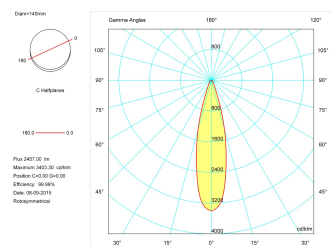

Photometry

Photometry

Accessories

11.1645.0001.22	On-Off base area
11.1645.0002.22	On-Off half-surface area

Decorative and minimalist luminaire with neutral aesthetic from the TROLL family Tubular LED.

DESCRIPTION

Decorative and minimalist luminaire with neutral aesthetic from the TROLL family Tubular LED setting an advanced and innovative thermal balance system through passive dissipation with stable colour temperature of 2700° K (warm white) optimised to be used as general lighting of commercial or domestic areas, as well as contract spaces where aesthetic and design were a relevant requirement. Designed for Ceiling suspended installation. Luminaire body built in extruded aluminium finished in anthracite with orange interior Luminaire built-in an high purity aluminium reflector with tempered protection glass with an angle beam of 24°. Luminaire sets a 31 W LED source with CRI higher than 85 % and a chromatic dispersion lower than 3 SMCD. Fixture has a luminous flux of 2457 Lm, with an efficiency of 84,7 Lm/W and a total consumption of 29 W. The average life for the luminaire is 50000 h (stabilised at a minimum flux of 70 % from the original). Luminaire built-in an auxiliary gear ON/OFF fed at 220-240V; 50/60 Hz.

Item code	11.3645.1221.22
Product type	Indoor Lighting
Category	Surface & Suspended Downlights
Family	Tubular-S
Subfamily	Tubular G
Materials	Luminaire body built in extruded aluminium.
Optical system	Luminaire built-in a high purity aluminium reflector with tempered protection glass.
Installation instructions	Luminaire designed for Ceiling suspended installation.
Pictograms