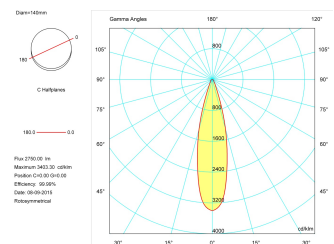

Item code	11.3645.1421.22
Product type	Indoor Lighting
Category	Surface & Suspended Downlights
Family	Tubular-S
Subfamily	Tubular G
Materials	Luminaire body built in extruded aluminium.
Optical system	Luminaire built-in a high purity aluminium reflector with tempered protection glass.
Installation instructions	Luminaire designed for Ceiling suspended installation.
Pictograms	

Dimensions

Product dimensions (mm)	Ø140 x 455
Net weight (g)	2600

Scheme

Scheme

Product

Real power (W)	29
Real luminous flux (Lm)	2750
Luminous efficiency (Lm/W)	94,8
Beam angle (°)	24
Life time (h)	50000
IP	20
Electrical class insulation	Class 1
Operating temperature	from -20°C to 35°C
Electrical feeding	220..240V, 50/60Hz
Colour (RAL)	Anthracite
Energy efficiency class	A+

Control gear

Control gear included	Yes
Control gear	Electronic Control Gear
Power Factor	0,99

Light source

Light source included	Yes
Light source	Led
Nominal power (W)	25
Nominal luminous flux (Lm)	3000
Colour temperature (K)	4000
Colour consistency (SDCM)	3
CRI	90

Photometry

Photometry