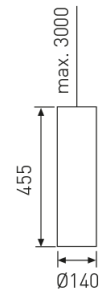

Decorative and minimalist luminaire with neutral aesthetic from the TROLL family Tubular LED.

DESCRIPTION

Decorative and minimalist luminaire with neutral aesthetic from the TROLL family Tubular LED setting an advanced and innovative thermal balance system through passive dissipation with stable colour temperature of 4000° K (neutral white) optimised to be used as general lighting of commercial or domestic areas, as well as contract spaces where aesthetic and design were a relevant requirement. Designed for Ceiling suspended installation. Luminaire body built in extruded aluminium finished in anthracite with orange interior Luminaire built-in a high purity aluminium reflector with tempered protection glass with an angle beam of 24°. Luminaire sets a 31 W LED source with CRI higher than 85 % and a chromatic dispersion lower than 3 SMCD. Fixture has a luminous flux of 2750 Lm, with an efficiency of 94,8 Lm/W and a total consumption of 29 W. The average life for the luminaire is 50000 h (stabilised at a minimum flux of 70 % from the original). Luminaire built-in an auxiliary gear ON/OFF fed at 220-240V; 50/60 Hz.

Dimensions

Product dimensions (mm)	Ø140 x 455
Net weight (g)	2600

Scheme

Scheme

Product

Real power (W)	29
Real luminous flux (Lm)	2750
Luminous efficiency (Lm/W)	94,8
Beam angle (°)	24
Life time (h)	50000
IP	20
Electrical class insulation	Class 1
Operating temperature	from -20°C to 35°C
Electrical feeding	220..240V, 50/60Hz
Colour (RAL)	Anthracite
Energy efficiency class	A+

Control gear

Control gear included	Yes
Control gear	Electronic Control Gear
Power Factor	0,99

Light source

Light source included	Yes
Light source	Led
Nominal power (W)	25
Nominal luminous flux (Lm)	3000
Colour temperature (K)	4000
Colour consistency (SDCM)	3
CRI	90