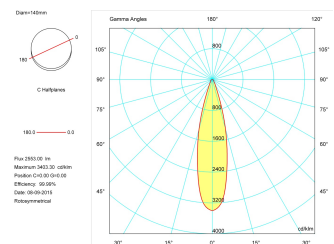

Photometry

Photometry