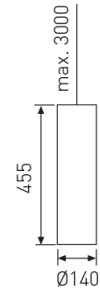

Pictograms

Dimensions

Product dimensions (mm)	Ø140 x 455
Net weight (g)	2600

Scheme

Scheme

Product

Real power (W)	42
Real luminous flux (Lm)	3676
Luminous efficiency (Lm/W)	87,5
Beam angle (°)	24
Life time (h)	50000
IP	20
Electrical class insulation	Class 1
Operating temperature	from -20°C to 35°C
Electrical feeding	220..240V, 50/60Hz
Colour (RAL)	Goldden
Energy efficiency class	A+

Control gear

Control gear included	Yes
Control gear	Electronic Control Gear
Power Factor	0,99

Light source

Light source included	Yes
Light source	Led
Nominal power (W)	37
Nominal luminous flux (Lm)	4000
Colour temperature (K)	3000
Colour consistency (SDCM)	3
CRI	90