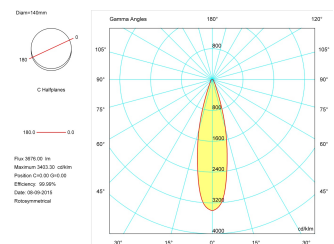

Photometry

Photometry