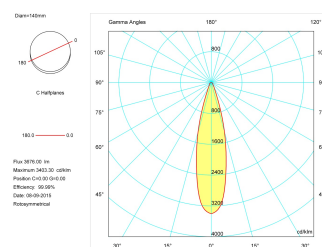

Photometry

Photometry