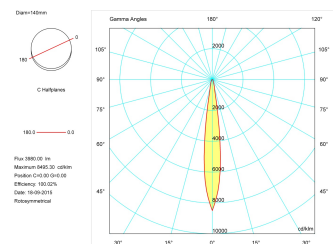

Item code	11.3645.6411.63
Product type	IN
Category	Surface & Suspended Downlights
Family	Tubular-S
Subfamily	Tubular G
Materials	Luminaire body built in extruded aluminium.
Optical system	Luminaire built-in a high purity aluminium reflector with tempered protection glass.
Installation instructions	Luminaire designed for Ceiling suspended installation.
Pictograms	

Dimensions

Product dimensions (mm)	Ø140 x 455
Net weight (g)	2600

Scheme

Scheme

Product

Real power (W)	42
Real luminous flux (Lm)	3980
Luminous efficiency (Lm/W)	94,8
Beam angle (°)	12
Life time (h)	50000
IP	20
Electrical class insulation	Class 1
Operating temperature	from -20°C to 35°C
Electrical feeding	220..240V, 50/60Hz
Colour (RAL)	Ceramic white
Energy efficiency class	A+

Control gear

Control gear included	Yes
Control gear	Electronic Control Gear
Power Factor	0,99

Light source

Light source included	Yes
Light source	Led
Nominal power (W)	37
Nominal luminous flux (Lm)	4400
Colour temperature (K)	4000
Colour consistency (SDCM)	3
CRI	90

Photometry

Photometry