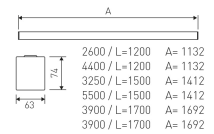

Dimensions

Product dimensions (mm)	63 x 1132 x 74
-------------------------	----------------

Scheme

Scheme

1200 mm length LED linear surface mounted or hanging luminaire for single use from the TROLL family X-Line.

DESCRIPTION

Type of product - for indoor uses. The way of mounting - surface mounted on slings or directly mounted to ceiling construction. Luminaire housing made of aluminum profile. Housing colour - anodized aluminum. Luminaire dimensions: length - 1132 mm, width - 63 mm, height - 74 mm. Optical system - micro prism diffuser made of polycarbonate. Luminaire is equipped with light source. Types of light sources - LED. Printed circuit board for mounting LED made of aluminum. Luminous flux of LED sources - 2784 lm. LED sources power - 17,4 W. Colour temperature of light source - 4000K. SDCM=3. CRI>80. Durability of LED light sources - 60000 h (L80/B10). Luminous flux of the luminaire - 2088 lm. Power consumed by the luminaire - 18 W. Luminous efficacy of the luminaire - 116,00 lm/W. Type of power supply - electronic gear. Operational temperature range of the luminaire 5°C to 30°C. Protection level IP - IP44. Protection level IK - IK04. Protection against electric shock - class I. Certificates and admissions - CE. Accessories: slings.

Pictograms

Product

Real power (W)	18
Real luminous flux (Lm)	2088
Luminous efficiency (Lm/W)	116,00
Beam angle (°)	80
Life time (h)	60000 (L80B10)
IP	44
IK	4
Electrical class insulation	Class 1
Photobiological risk	0 - Exempt
Operating temperature	from 5°C to 30°C
Electrical feeding	220..240V, 50/60Hz
Colour	Anodized aluminum
Energy efficiency class	A++
Diffuser	Micro-prismatic diffuser

Control gear

Control gear included	Yes
Control gear	Electronic Control Gear

Light source

Light source included	Yes
Light source	Led
Nominal power (W)	15
Nominal luminous flux (Lm)	2840
Average life time (h)	60000
Colour temperature (K)	4000
Colour consistency (SDCM)	3
CRI	80