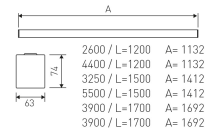

Dimensions

Product dimensions (mm) 63 x 1692 x 74

Scheme

Scheme

1700 mm length LED linear surface mounted or hanging luminaire for single use from the TROLL family X-Line.

DESCRIPTION

Type of product - for indoor uses. The way of mounting - surface mounted on slings or directly mounted to ceiling construction. Luminaire housing made of aluminum profile. Housing colour - anodized aluminum. Luminaire dimensions: length - 1692 mm, width - 63 mm, height - 74 mm. Optical system - micro prism diffuser made of polycarbonate. Luminaire is equipped with light source. Types of light sources - LED. Printed circuit board for mounting LED made of aluminum. Luminous flux of LED sources - 4176 lm. LED sources power - 26,1 W. Colour temperature of light source - 4000K. SDCM=3. CRI?80. Durability of LED light sources - 60000 h (L80/B10). Luminous flux of the luminaire - 3132 lm. Power consumed by the luminaire - 27 W. Luminous efficacy of the luminaire - 116,00 lm/W. Type of power supply - electronic gear. Operational temperature range of the luminaire 5°C to 30°C. Protection level IP - IP44. Protection level IK - IK04. Protection against electric shock - class I. Certificates and admissions - CE. Accessories: slings.

Pictograms

Product

Real power (W)	27
Real luminous flux (Lm)	3132
Luminous efficiency (Lm/W)	116,00
Beam angle (°)	80
Life time (h)	60000 (L80B10)
IP	44
IK	4
Electrical class insulation	Class 1
Photobiological risk	0 - Exempt
Operating temperature	from 5°C to 30°C
Electrical feeding	220..240V, 50/60Hz
Colour	Anodized aluminum
Energy efficiency class	A++
Diffuser	Micro-prismatic diffuser

Control gear

Control gear included	Yes
Control gear	Electronic Control Gear

Light source

Light source included	Yes
Light source	Led
Nominal power (W)	23
Nominal luminous flux (Lm)	4260
Average life time (h)	60000
Colour temperature (K)	4000
Colour consistency (SDCM)	3
CRI	80