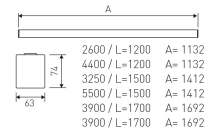

Dimensions

Product dimensions (mm)	63 x 1412 x 74
-------------------------	----------------

Scheme

Scheme

1500 mm length LED linear surface mounted or hanging luminaire for single use from the TROLL family X-Line.

DESCRIPTION

Type of product - for indoor uses. The way of mounting - surface mounted on slings or directly mounted to ceiling construction. Luminaire housing made of aluminum profile. Housing colour - anodized aluminum. Luminaire dimensions: length - 1412 mm, width - 63 mm, height - 74 mm. Optical system - micro prism diffuser made of polycarbonate. Luminaire is equipped with light source. Types of light sources - LED. Printed circuit board for mounting LED made of aluminum. Luminous flux of LED sources - 3385 lm. LED sources power - 21 W. Colour temperature of light source - 4000K. SDCM=3. CRI>80. Durability of LED light sources - 60000 h (L80/B10). Luminous flux of the luminaire - 2538 lm. Power consumed by the luminaire - 23 W. Luminous efficacy of the luminaire - 110,35 lm/W. Type of power supply - electronic gear. Operational temperature range of the luminaire 5°C to 30°C. Protection level IP - IP44. Protection level IK - IK04. Protection against electric shock - class I. Certificates and admissions - CE. Accessories: slings.

Pictograms

Product

Real power (W)	23
Real luminous flux (Lm)	2538
Luminous efficiency (Lm/W)	110,35
Beam angle (°)	80
Life time (h)	60000 (L80B10)
IP	44
IK	4
Electrical class insulation	Class 1
Photobiological risk	0 - Exempt
Operating temperature	from 5°C to 30°C
Electrical feeding	220..240V, 50/60Hz
Colour	Anodized aluminum
Energy efficiency class	A++
Diffuser	Micro-prismatic diffuser

Control gear

Control gear included	Yes
Control gear	Electronic Control Gear

Light source

Light source included	Yes
Light source	Led
Nominal power (W)	19
Nominal luminous flux (Lm)	3550
Average life time (h)	60000
Colour temperature (K)	4000
Colour consistency (SDCM)	3
CRI	80