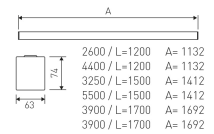

Dimensions

Product dimensions (mm)	63 x 1132 x 74
-------------------------	----------------

Scheme

Scheme

1200 mm length LED linear surface mounted or hanging Tuneable white luminaire for single use from the TROLL family X-Line.

DESCRIPTION

Type of product - for indoor uses. The way of mounting - surface mounted on slings or directly mounted to ceiling construction. Luminaire housing made of aluminum profile. Housing colour - anodized aluminum. Luminaire dimensions: length - 1132 mm, width - 63 mm, height - 74 mm. Optical system - micro prism diffuser made of polycarbonate. Luminaire is equipped with light source. Types of light sources - LED. Printed circuit board for mounting LED made of aluminum. Luminous flux of LED sources - 4712 lm. LED sources power - 29,6 W. Colour temperature of light source - TW 2700K 6500K. SDCM=3. CRI>75 (WW) CRI>80 (CW). Durability of LED light sources - 60000 h (L80/B10). Luminous flux of the luminaire - 3534 lm. Power consumed by the luminaire - 32 W. Luminous efficacy of the luminaire - 110,44 lm/W. Type of power supply - electronic gear. Operational temperature range of the luminaire 5°C to 30°C. Protection level IP - IP44. Protection level IK - IK04. Protection against electric shock - class I. Certificates and admissions - CE. Accessories: slings.

Pictograms

Product

Real power (W)	32
Real luminous flux (Lm)	3534
Luminous efficiency (Lm/W)	110,44
Beam angle (°)	80
Life time (h)	60000 (L80B10)
IP	44
IK	4
Electrical class insulation	Class 1
Photobiological risk	0 - Exempt
Operating temperature	from 5°C to 30°C
Electrical feeding	220..240V, 50/60Hz
Colour	Anodized aluminum
Energy efficiency class	A++
Diffuser	Micro-prismatic diffuser

Control gear

Control gear included	Yes
Control gear	Electronic Control Gear

Light source

Light source included	Yes
Light source	Led
Nominal power (W)	25
Nominal luminous flux (Lm)	4644
Average life time (h)	50000
Colour temperature (K)	2700-6500
Colour consistency (SDCM)	3
CRI	80