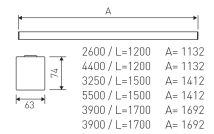

1500 mm length LED linear surface mounted or hanging luminaire for single use from the TROLL family X-Line.

DESCRIPTION

Type of product - for indoor uses. The way of mounting - surface mounted on slings or directly mounted to ceiling construction. Luminaire housing made of aluminum profile. Housing colour - anodized aluminum. Luminaire dimensions: length - 1412 mm, width - 63 mm, height - 74 mm. Optical system - micro prism diffuser made of polycarbonate. Luminaire is equipped with light source. Types of light sources - LED. Printed circuit board for mounting LED made of aluminum. Luminous flux of LED sources - 5655 lm. LED sources power - 35,5 W. Colour temperature of light source - 4000K. SDCM=3. CRI>80. Durability of LED light sources - 60000 h (L80/B10). Luminous flux of the luminaire - 4241 lm. Power consumed by the luminaire - 38 W. Luminous efficacy of the luminaire - 111,61 lm/W. Type of power supply - electronic gear. Operational temperature range of the luminaire 5°C to 30°C. Protection level IP - IP44. Protection level IK - IK04. Protection against electric shock - class I. Certificates and admissions - CE. Accessories: slings.

Item code	0E1XLL55AMIC
Product type	IN
Category	Surface Linears
Family	X-Line
Subfamily	X-Line Led
Materials	Luminaire housing made of aluminum profile.
Optical system	Optical system - micro prism diffuser made of polycarbonate.
Installation instructions	The way of mounting - surface mounted on slings or directly mounted to ceiling construction.