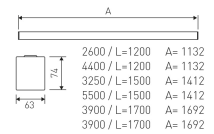

1700 mm length LED linear surface mounted or hanging luminaire for single use from the TROLL family X-Line.

DESCRIPTION

Type of product - for indoor uses. The way of mounting - surface mounted on slings or directly mounted to ceiling construction. Luminaire housing made of aluminum profile. Housing colour - anodized aluminum. Luminaire dimensions: length - 1692 mm, width - 63 mm, height - 74 mm. Optical system - micro prism diffuser made of polycarbonate. Luminaire is equipped with light source. Types of light sources - LED. Printed circuit board for mounting LED made of aluminum. Luminous flux of LED sources - 7068 lm. LED sources power - 44,4 W. Colour temperature of light source - 4000K. SDCM=3. CRI?80. Durability of LED light sources - 60000 h (L80/B10). Luminous flux of the luminaire - 5301 lm. Power consumed by the luminaire - 47 W. Luminous efficacy of the luminaire - 112,79 lm/W. Type of power supply - electronic gear. Operational temperature range of the luminaire 5°C to 30°C. Protection level IP - IP44. Protection level IK - IK04. Protection against electric shock - class I. Certificates and admissions - CE. Accessories: slings.

Item code	0E1XLL60AMIC
Product type	IN
Category	Surface Linears
Family	X-Line
Subfamily	X-Line Led
Materials	Luminaire housing made of aluminum profile.
Optical system	Optical system - micro prism diffuser made of polycarbonate.
Installation instructions	The way of mounting - surface mounted on slings or directly mounted to ceiling construction.