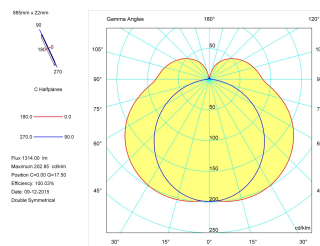

Photometry

Photometry

Accessories

Decorative LED batten from the TROLL family Ledline.

DESCRIPTION

Decorative LED batten from the TROLL family Ledline setting an advanced and innovative thermal balance system through passive dissipation with stable colour temperature of 3000° K (warm white) optimised to be used as lighting small spaces such as furniture and shelves. Designed for wall or ceiling surface mounted. Luminaire body made of extruded synthetic material finished in white. Luminaire built-in an Polycarbonate opal diffuser with an angle beam of 105°. Luminaire sets a 15 W LED source with CRI higher than 80 % and a chromatic dispersion lower than 3 SMCD. Fixture has a luminous flux of 1314 Lm, with an efficiency of 87,6 Lm/W and a total consumption of 15 W. The average life for the luminaire is 25000 h (stabilised at a minimum flux of 70 % from the original). Luminaire built-in an auxiliary gear ON/OFF fed at 220-240V; 50/60 Hz.

Item code	11.0200.0915.30
Product type	IN
Category	Surface Linears
Family	Battens
Subfamily	Ledline
Materials	Luminaire body made of extruded synthetic material.
Optical system	Luminaire built-in a Polycarbonate opal diffuser.
Installation instructions	Luminaire designed for wall or ceiling surface mounted.

Pictograms