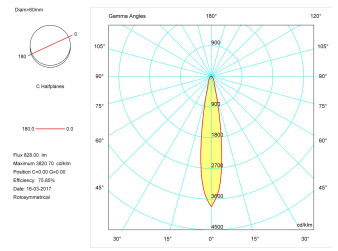

Photometry

Accessories

11.1645.0001.02	On-Off base area
11.1645.0002.02	On-Off Half-surface area