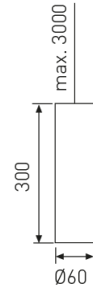

Scheme

Scheme

Product

Real power (W)	8
Real luminous flux (Lm)	828
Luminous efficiency (Lm/W)	103,5
Beam angle (°)	24
Life time (h)	50000
IP	20
Electrical class insulation	Class 1
Operating temperature	from -20°C to 35°C
Electrical feeding	220..240V, 50/60Hz
Colour	Gold
Energy efficiency class	A+

Control gear

Control gear included	Yes
Control gear	Electronic Control Gear
Factor de potencia	0,99

Light source

Light source included	Yes
Light source	Led
Nominal power (W)	7
Nominal luminous flux (Lm)	900
Colour temperature (K)	3000
Colour consistency (SDCM)	3
CRI	90

Photometry