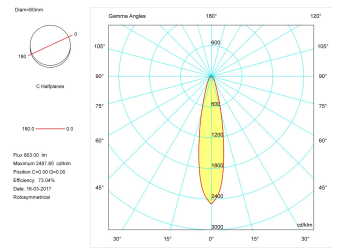

Photometry

Accessories

11.1645.0001.22

On-Off base area

11.1645.0002.22

On-Off half-surface area