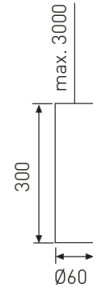

Dimensions

Product dimensions (mm)	Ø60 x 300
Net weight (g)	1000

Scheme

Scheme

Decorative and minimalist luminaire with neutral aesthetic from the TROLL family Tubular LED.

DESCRIPTION

Decorative and minimalist luminaire with neutral aesthetic from the TROLL family Tubular LED setting an advanced and innovative thermal balance system through passive dissipation with stable colour temperature of 2700° K (warm white) optimised to be used as general lighting of commercial or domestic areas, as well as contract spaces where aesthetic and design were a relevant requirement. Designed for Ceiling suspended installation. Luminaire body built in extruded aluminium finished in anthracite with black interior Luminaire built-in an high purity aluminium reflector with tempered protection glass with an angle beam of 24°. Luminaire sets a 7 W LED source with CRI higher than 85 % and a chromatic dispersion lower than 3 SMCD. Fixture has a luminous flux of 803 Lm, with an efficiency of 100,4 Lm/W and a total consumption of 8 W. The average life for the luminaire is 50000 h (stabilised at a minimum flux of 70 % from the original). Luminaire built-in an auxiliary gear ON/OFF fed at 220-240V; 50/60 Hz.

Pictograms

Product

Real power (W)	8
Real luminous flux (Lm)	803
Luminous efficiency (Lm/W)	100,4
Beam angle (°)	24
Life time (h)	50000
IP	20
Electrical class insulation	Class 1
Operating temperature	from -20°C to 35°C
Electrical feeding	220..240V, 50/60Hz
Colour	Anthracite
Energy efficiency class	A+

Control gear

Control gear included	Yes
Control gear	Electronic Control Gear
Factor de potencia	0,99

Light source

Light source included	Yes
Light source	Led
Nominal power (W)	7
Nominal luminous flux (Lm)	850
Colour temperature (K)	2700
Colour consistency (SDCM)	3
CRI	90