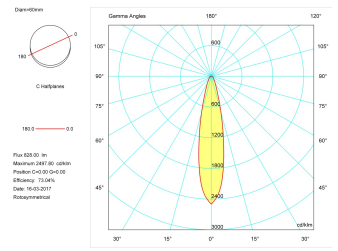

**Pictograms**

---

**Product**

---

Real power (W)	8
Real luminous flux (Lm)	828
Luminous efficiency (Lm/W)	103,5
Beam angle (°)	12
Life time (h)	50000
IP	20
Electrical class insulation	Class 1
Operating temperature	from -20°C to 35°C
Electrical feeding	220..240V, 50/60Hz
Colour	Gold
Energy efficiency class	A+

---

Light source included	Yes
Light source	Led
Nominal power (W)	7
Nominal luminous flux (Lm)	900
Colour temperature (K)	3000
Colour consistency (SDCM)	3
CRI	90

---

---

**Photometry**

---

**Photometry**

**Accessories**

11.1645.0001.02	On-Off base area
11.1645.0002.02	On-Off Half-surface area