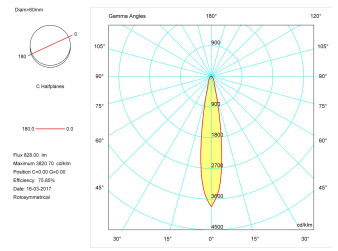

**Pictograms**

---

**Product**

---

Real power (W)	8
Real luminous flux (Lm)	828
Luminous efficiency (Lm/W)	103,5
Beam angle (°)	24
Life time (h)	50000
IP	20
Electrical class insulation	Class 1
Operating temperature	from -20°C to 35°C
Electrical feeding	220..240V, 50/60Hz
Colour	Ceramic white
Energy efficiency class	A+

---

Light source included	Yes
Light source	Led
Nominal power (W)	7
Nominal luminous flux (Lm)	900
Colour temperature (K)	3000
Colour consistency (SDCM)	3
CRI	90

---

---

**Photometry**

---

**Photometry**

**Accessories**

11.1645.0001.63

On-Off base area

11.1645.0002.63

On-Off half-surface area.