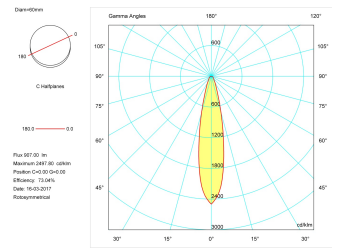

Photometry

Accessories

11.1645.0001.02

On-Off base area

11.1645.0002.02

On-Off Half-surface area