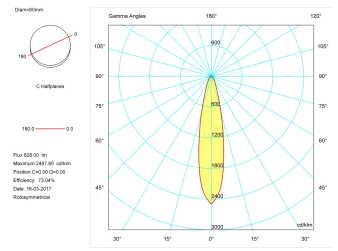

---

Light source included	Yes
Light source	Led
Nominal power (W)	7
Nominal luminous flux (Lm)	900
Colour temperature (K)	3000
Colour consistency (SDCM)	3
CRI	90

---

---

**Photometry**

---

**Photometry**

**Accessories**