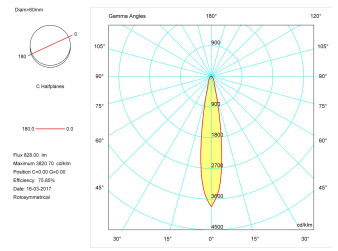

## Pictograms

---

**Product**

---

Real power (W)	8
Real luminous flux (Lm)	828
Luminous efficiency (Lm/W)	103,5
Beam angle (°)	24
Life time (h)	50000
IP	20
Electrical class insulation	Class 1
Operating temperature	from -20°C to 35°C
Electrical feeding	220..240V, 50/60Hz
Colour	Anthracite
Energy efficiency class	A+

---

Light source included	Yes
Light source	Led
Nominal power (W)	7
Nominal luminous flux (Lm)	900
Colour temperature (K)	3000
Colour consistency (SDCM)	3
CRI	90

---

---

**Photometry**

---

**Photometry**

**Accessories**