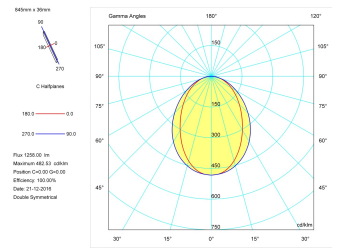

## Pictograms

---

**Product**

---

Real power (W)	17
Real luminous flux (Lm)	1258
Luminous efficiency (Lm/W)	74,0
Beam angle (°)	75
Life time (h)	50000
IP	40
Electrical class insulation	Class 1
Operating temperature	from -20°C to 35°C
Electrical feeding	220..240V, 50/60Hz
Colour	Black
Energy efficiency class	A

---

Light source included	Yes
Light source	Led
Nominal power (W)	15
Nominal luminous flux (Lm)	2258
Colour temperature (K)	3000
Colour consistency (SDCM)	3
CRI	80

---

---

**Photometry**

---

Photometry

Accessories