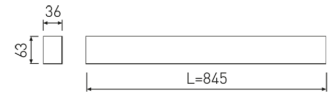

---

845 mm length minimalist LED linear luminaire for single use from the TROLL family Essence.

DESCRIPTION

845 mm length minimalist LED linear luminaire for single use from the TROLL family Essence setting an advanced and innovative thermal balance system through passive dissipation with stable colour temperature of 3000° K (warm white) optimised to be used as general indoor lighting for offices, hospitals commercial areas or residential & contract spaces. Designed for ceiling surface mounted or suspended. Luminaire body built in extruded aluminium finished in black. Luminaire is IP40. Luminaire built-in a Polycarbonate opal diffuser with an angle beam of 85°. Luminaire sets a 15 W LED source with CRI higher than 85 % and a chromatic dispersion lower than 3 SMCD. Fixture has a luminous flux of 1258 Lm, with an efficiency of 74,0 Lm/W and a total consumption of 17 W. The average life for the luminaire is 50000 h (stabilised at a minimum flux of 70 % from the original). Luminaire built-in an auxiliary gear ON/OFF fed at 220-240V; 50/60 Hz.

Item code	11.1671.1101.04
Product type	IN
Category	Surface Linears
Family	Essence
Subfamily	Essence Ecoled
Materials	Luminaire body built in extruded aluminium.
Optical system	Luminaire built-in a Polycarbonate opal diffuser.
Installation instructions	Luminaire designed for ceiling surface mounted or suspended.