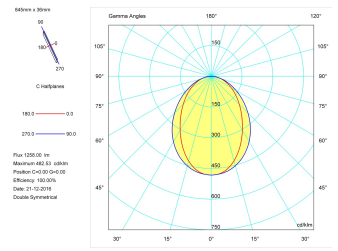

Photometry

Accessories

11.1671.0001.21

Suspension with 3 poles electrical wire.

138/511/21

Suspension without fed wiring.

Picture