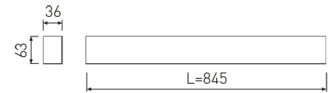

Dimensions

Product dimensions (mm)	36 x 845 x 63
Packing dimensions (mm)	45 x 870 x 75

Scheme

Scheme

845 mm length minimalist LED linear luminaire for single use from the TROLL family Essence.

DESCRIPTION

845 mm length minimalist LED linear luminaire for single use from the TROLL family Essence setting an advanced and innovative thermal balance system through passive dissipation with stable colour temperature of 3000° K (warm white) optimised to be used as general indoor lighting for offices, hospitals commercial areas or residential & contract spaces. Designed for ceiling surface mounted or suspended. Luminaire body built in extruded aluminium finished in grey. Luminaire is IP40. Luminaire built-in a Polycarbonate opal diffuser with an angle beam of 85°. Luminaire sets a 15 W LED source with CRI higher than 85 % and a chromatic dispersion lower than 3 SMCD. Fixture has a luminous flux of 1258 Lm, with an efficiency of 74,0 Lm/W and a total consumption of 17 W. The average life for the luminaire is 50000 h (stabilised at a minimum flux of 70 % from the original). Luminaire built-in an auxiliary gear ON/OFF fed at 220-240V; 50/60 Hz.

Pictograms

Product

Real power (W)	17
Real luminous flux (Lm)	1258
Luminous efficiency (Lm/W)	74,0
Beam angle (°)	75
Life time (h)	50000
IP	40
Electrical class insulation	Class 1
Operating temperature	from -20°C to 35°C
Electrical feeding	220..240V, 50/60Hz
Colour	Grey
Energy efficiency class	A