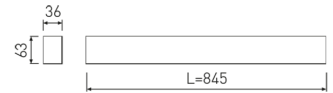

Dimensions

Product dimensions (mm)	36 x 845 x 63
Packing dimensions (mm)	45 x 870 x 75

Scheme

Scheme

845 mm length minimalist LED linear luminaire for single use from the TROLL family Essence.

DESCRIPTION

845 mm length minimalist LED linear luminaire for single use from the TROLL family Essence setting an advanced and innovative thermal balance system through passive dissipation with stable colour temperature of 3000° K (warm white) optimised to be used as general indoor lighting for offices, hospitals commercial areas or residential & contract spaces. Designed for ceiling surface mounted or suspended. Luminaire body built in extruded aluminium finished in white. Luminaire is IP40. Luminaire built-in a Polycarbonate opal diffuser with an angle beam of 85°. Luminaire sets a 15 W LED source with CRI higher than 85 % and a chromatic dispersion lower than 3 SMCD. Fixture has a luminous flux of 1258 Lm, with an efficiency of 74,0 Lm/W and a total consumption of 17 W. The average life for the luminaire is 50000 h (stabilised at a minimum flux of 70 % from the original). Luminaire built-in an auxiliary gear ON/OFF fed at 220-240V; 50/60 Hz.

Pictograms

Product

Real power (W)	17
Real luminous flux (Lm)	1258
Luminous efficiency (Lm/W)	74,0
Beam angle (°)	75
Life time (h)	50000
IP	40
Electrical class insulation	Class 1
Operating temperature	from -20°C to 35°C
Electrical feeding	220..240V, 50/60Hz
Colour	Ceramic white
Energy efficiency class	A