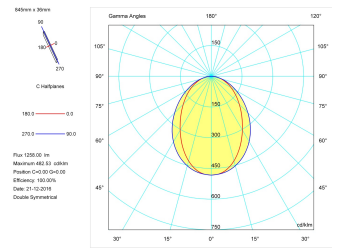

Photometry

Accessories

11.1671.0001.63

Suspension with 3 poles electrical wire.

138/511/63

Suspension without fed wiring.