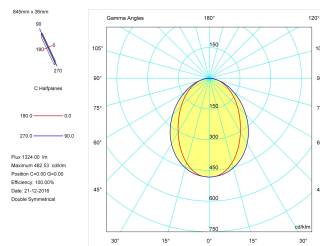

Photometry

Accessories

11.1671.0001.21

Suspension with 3 poles electrical wire.

138/511/21

Suspension without fed wiring.

Picture