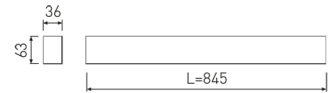

Dimensions

Product dimensions (mm)	36 x 845 x 63
Packing dimensions (mm)	45 x 870 x 75

Scheme

Scheme

845 mm length minimalist LED linear luminaire for single use from the TROLL family Essence.

DESCRIPTION

845 mm length minimalist LED linear luminaire for single use from the TROLL family Essence setting an advanced and innovative thermal balance system through passive dissipation with stable colour temperature of 4000° K (neutral white) optimised to be used as general indoor lighting for offices, hospitals commercial areas or residential & contract spaces. Designed for ceiling surface mounted or suspended. Luminaire body built in extruded aluminium finished in white. Luminaire is IP40. Luminaire built-in a Polycarbonate opal diffuser with an angle beam of 85°. Luminaire sets a 15 W LED source with CRI higher than 85 % and a chromatic dispersion lower than 3 SMCD. Fixture has a luminous flux of 1324 Lm, with an efficiency of 77,9 Lm/W and a total consumption of 17 W. The average life for the luminaire is 50000 h (stabilised at a minimum flux of 70 % from the original). Luminaire built-in an auxiliary gear ON/OFF fed at 220-240V; 50/60 Hz.

Item code	11.1671.1102.63
Product type	IN
Category	Surface Linears
Family	Essence
Subfamily	Essence Ecoled
Materials	Luminaire body built in extruded aluminium.
Optical system	Luminaire built-in a Polycarbonate opal diffuser.
Installation instructions	Luminaire designed for ceiling surface mounted or suspended.

Pictograms

Product

Real power (W)	17
Real luminous flux (Lm)	1324
Luminous efficiency (Lm/W)	77,9
Beam angle (°)	75
Life time (h)	50000
IP	40
Electrical class insulation	Class 1
Operating temperature	from -20°C to 35°C
Electrical feeding	220..240V, 50/60Hz
Colour	Ceramic white
Energy efficiency class	A