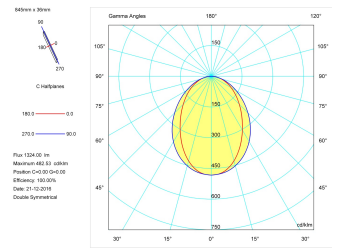

Photometry

Accessories

11.1671.0001.63

Suspension with 3 poles electrical wire.

138/511/63

Suspension without fed wiring.