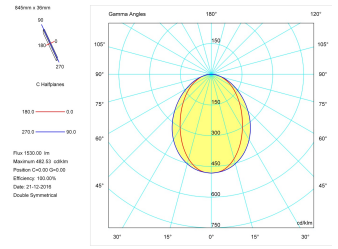

Photometry

Accessories

11.1671.0001.04

Suspension with 3 poles electrical wire.

138/511/04

Suspension without fed wiring.