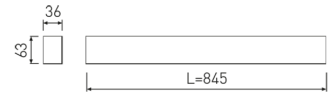

Dimensions

Product dimensions (mm)	36 x 845 x 63
Packing dimensions (mm)	45 x 870 x 75

Scheme

Scheme

845 mm length minimalist LED linear luminaire for single use from the TROLL family Essence.

DESCRIPTION

845 mm length minimalist LED linear luminaire for single use from the TROLL family Essence setting an advanced and innovative thermal balance system through passive dissipation with stable colour temperature of 3000° K (warm white) optimised to be used as general indoor lighting for offices, hospitals commercial areas or residential & contract spaces. Designed for ceiling surface mounted or suspended. Luminaire body built in extruded aluminium finished in black. Luminaire is IP40. Luminaire built-in a Polycarbonate opal diffuser with an angle beam of 85°. Luminaire sets a 20 W LED source with CRI higher than 85 % and a chromatic dispersion lower than 3 SMCD. Fixture has a luminous flux of 1530 Lm, with an efficiency of 68,0 Lm/W and a total consumption of 22,5 W. The average life for the luminaire is 50000 h (stabilised at a minimum flux of 70 % from the original). Luminaire built-in an auxiliary gear ON/OFF fed at 220-240V; 50/60 Hz.

Pictograms

Product

Real power (W)	22,5
Real luminous flux (Lm)	1530
Luminous efficiency (Lm/W)	68,0
Beam angle (°)	75
Life time (h)	50000
IP	40
Electrical class insulation	Class 1
Operating temperature	from -20°C to 35°C
Electrical feeding	220..240V, 50/60Hz
Colour	Black
Energy efficiency class	A