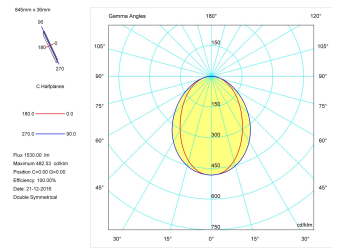

Photometry

Accessories

11.1671.0001.63

Suspension with 3 poles electrical wire.

138/511/63

Suspension without fed wiring.