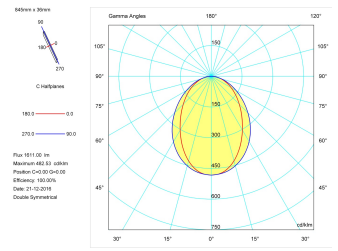

Photometry

Accessories

11.1671.0001.04

Suspension with 3 poles electrical wire.

138/511/04

Suspension without fed wiring.