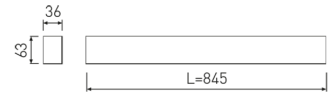

Dimensions

Product dimensions (mm)	36 x 845 x 63
Packing dimensions (mm)	45 x 870 x 75

Scheme

Scheme

845 mm length minimalist LED linear luminaire for single use from the TROLL family Essence.

DESCRIPTION

845 mm length minimalist LED linear luminaire for single use from the TROLL family Essence setting an advanced and innovative thermal balance system through passive dissipation with stable colour temperature of 3000° K (warm white) optimised to be used as general indoor lighting for offices, hospitals commercial areas or residential & contract spaces. Designed for ceiling surface mounted or suspended. Luminaire body built in extruded aluminium finished in black. Luminaire is IP40. Luminaire built-in a Polycarbonate opal diffuser with an angle beam of 85°. Luminaire sets a 15 W LED source with CRI higher than 85 % and a chromatic dispersion lower than 3 SMCD. Fixture has a luminous flux of 1258 Lm, with an efficiency of 74,0 Lm/W and a total consumption of 17 W. The average life for the luminaire is 50000 h (stabilised at a minimum flux of 70 % from the original). Luminaire built-in an auxiliary gear DALI dimmable fed at 220-240V; 50/60 Hz.

Item code	11.1671.1105.04
Product type	IN
Category	Surface Linears
Family	Essence
Subfamily	Essence Ecoled
Materials	Luminaire body built in extruded aluminium.
Optical system	Luminaire built-in a Polycarbonate opal diffuser.
Installation instructions	Luminaire designed for ceiling surface mounted or suspended.

Pictograms

Product

Real power (W)	17
Real luminous flux (Lm)	1258
Luminous efficiency (Lm/W)	74,0
Beam angle (°)	75
Life time (h)	50000
IP	40
Electrical class insulation	Class 1
Operating temperature	from -20°C to 35°C
Electrical feeding	220..240V, 50/60Hz
Colour	Black
Energy efficiency class	A