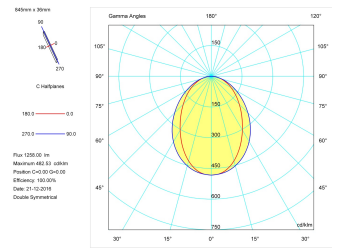

Photometry

Accessories

11.1671.0002.04

Suspension with 5 poles electrical wire.

138/511/04

Suspension without fed wiring.